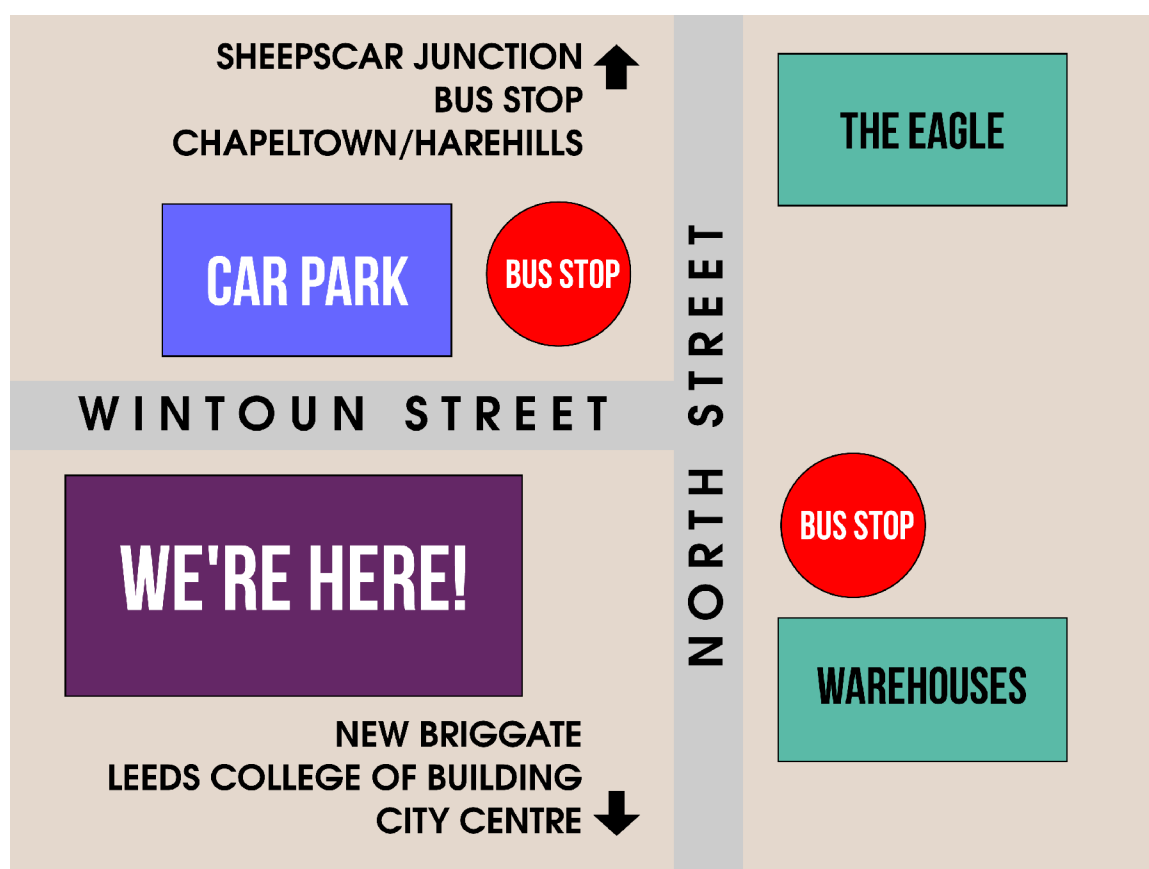

LOVELL PARK AUTISM HUB: HOW TO GET THERE

By bus from Leeds: You can get the following buses to **North Street** bus stop: **7/7A/7S** from **Infirmary Street, 2, 3/3A** and **12, 13/13A** from **New Briggate**.

By bus from North Leeds: The **2** and **3/3A** from **Roundhay/Gledhow** via **Chapeltown, Chapel Allerton** and **Moortown** stop on **North Street**. The **12** and **13/13A** do too, going from **Roundhay** via **Harehills**.

By foot: You can go from the city centre northbound by walking up **New Briggate** past **Clas Ohlson**, going on to **North Street**. Next, when you see a sign for **Wintoun Street**, past the **College of Building**, turn left.